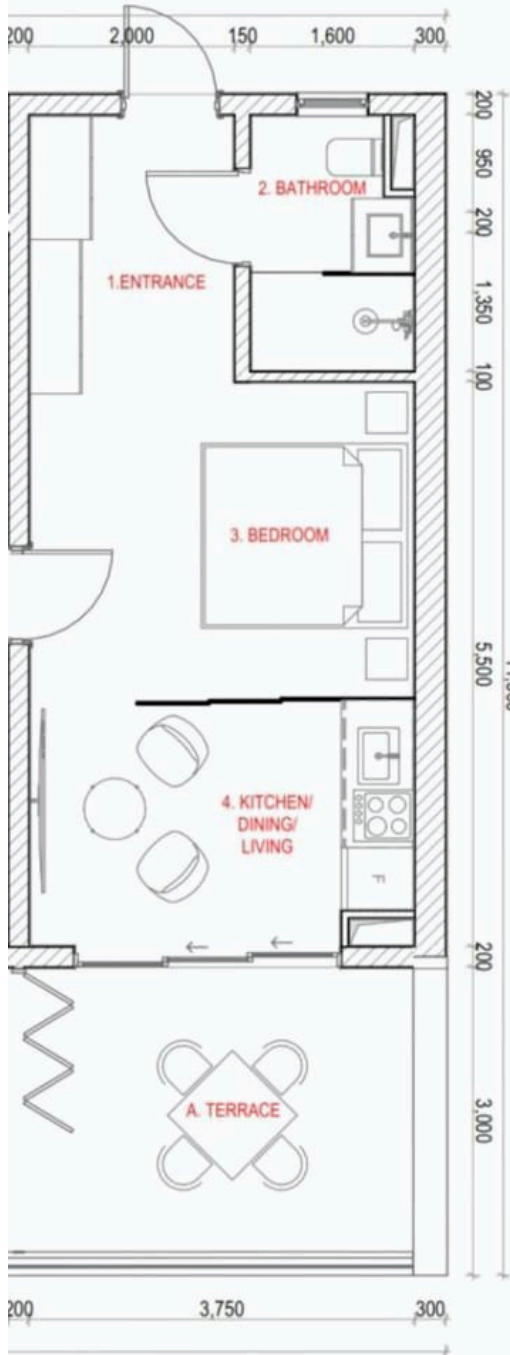

# Планы этажей

## A2 STUDIO APARTMENT

TABLE OF AREA

Zone	No.	ROOM/SPACE	Area
<b>A2.4 Unit A2 Studio - Internal area</b>			
	1	ENTRANCE	5.53
	2	BATHROOM	3.76
	3	BEDROOM	11.73
	4	KITCHEN/DINING/LIVING	9.59
<b>A2.5 Unit A2 Studio - External area</b>			
	A	TERRACE	10.80
<b>A2.6 Unit A2 Studio - TOTAL AREA</b>			
	C	TOTAL APARTMENT FOOT PRINT	46.09
	C	TOTAL CARPET AREA	30.28